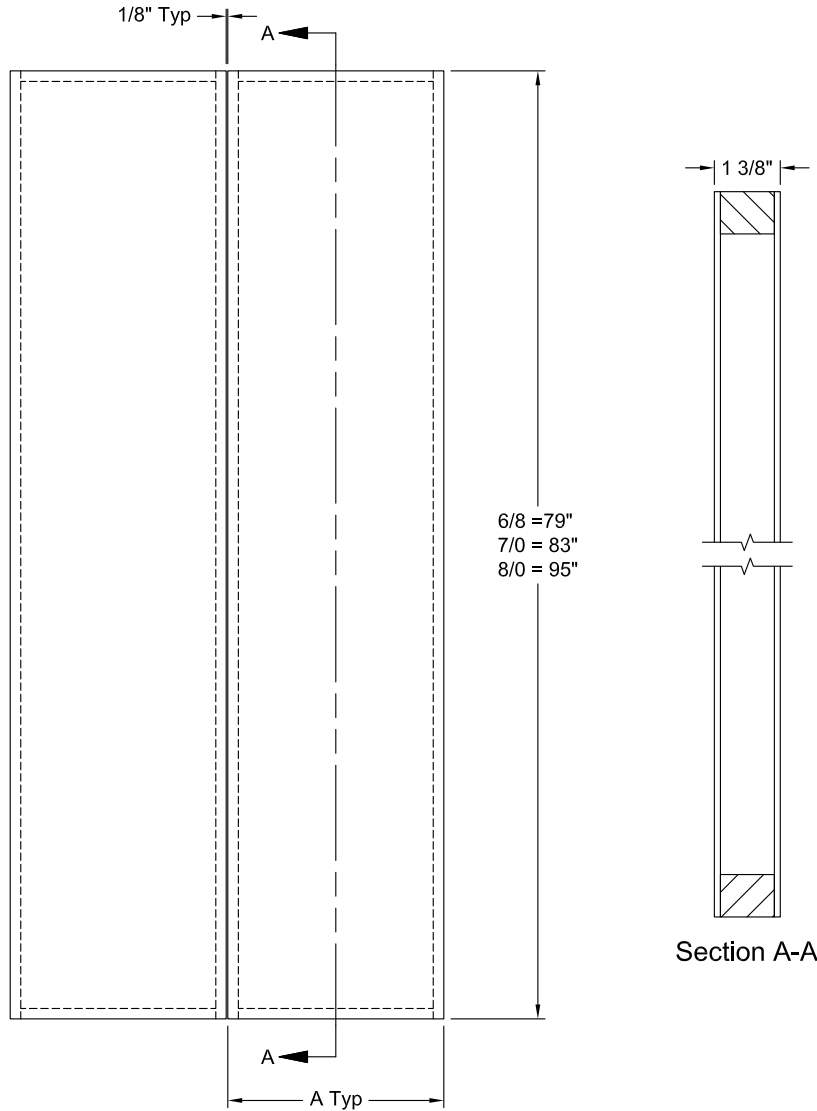

# CODEL DOORS

INTERIOR DOORS  
WOOD COMPOSITE DOORS  
FLUSH COLLECTION

1 3/8" BI-FOLD FLUSH

6/8 - 8/0

Section A-A

Dimension Table	
Door Width	A
1/6	18"
1/4	16"
1/3	15"
1/2	14"
1/0	12"

Scale: 3/4"=1'-0"